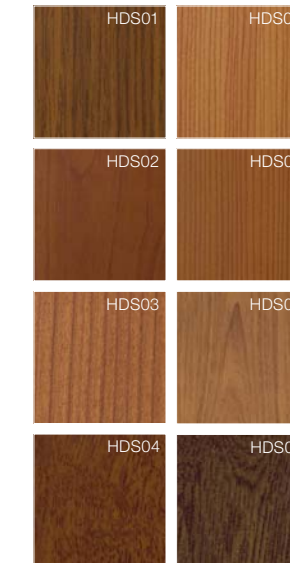

HDS COLOURS**