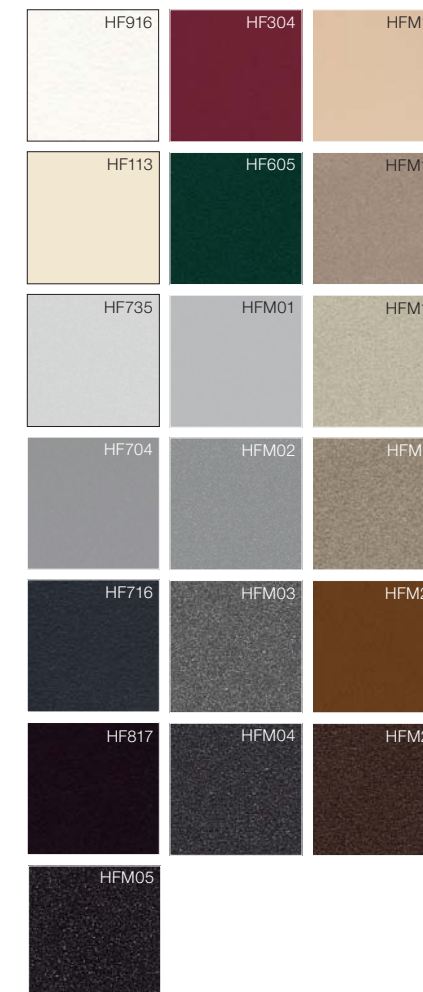

hirest-COLOURS***

TIMBER DECOR ****

MTETALLIC DECOR

STAINLESSSTEEL