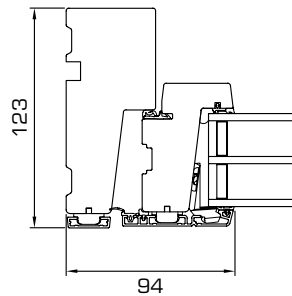

2 Horizontal section jamb