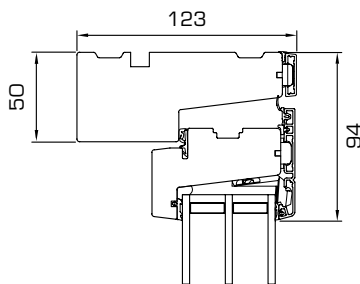

AURAPLUS

Download full set of drawings at www.rationel.co.uk

1 Vertical section head