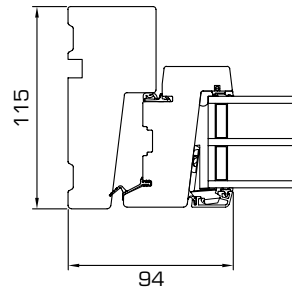

2 Horizontal section jamb