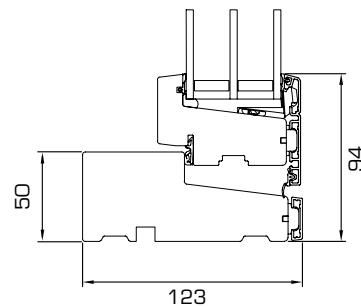

TECHNICAL INFORMATION

- Minimum/maximum sizes
- Durability tests
- Sectional details

MINIMUM/MAXIMUM SIZES

OPENING FUNCTION	MINIMUM WIDTH	MINIMUM HEIGHT	MAXIMUM WIDTH	MAXIMUM HEIGHT
 TOP GUIDED	358 mm	388 mm	1798 mm	1598 mm
 SIDE HUNG	358 mm	358 mm	948 mm	1798 mm
 SIDE GUIDED	458mm	438 mm	998 mm	1598 mm
 TOP SWING	558 mm	548 mm	1598 mm	1598 mm
 FIXED LIGHT	250 mm	250 mm	2998 mm	2998 mm

AURAPLUS

Download full set of drawings at www.rationel.co.uk

1 Vertical section head

2 Horizontal section jamb

3 Vertical section sill

BEST PERFORMANCE

0,79	+24,4	42	85
U-VALUE W/m ² K <small>EU-SIZE</small>	WER kWh/m ²	SOUND REDUCTION dB Rw	LIFE EXPECTANCY YEARS