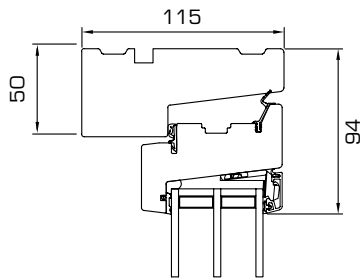

SECTIONAL DETAILS

AURA

Download full set of drawings at www.rationel.co.uk

1 Vertical section head