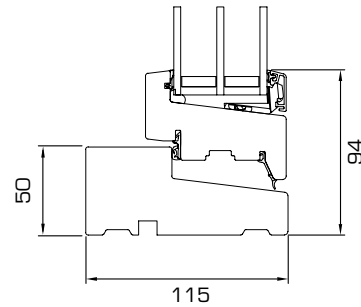

TECHNICAL INFORMATION

- Minimum/maximum sizes
- Durability tests
- Sectional details

MINIMUM/MAXIMUM SIZES

OPENING FUNCTION	MINIMUM WIDTH	MINIMUM HEIGHT	MAXIMUM WIDTH	MAXIMUM HEIGHT
 TOP GUIDED	358 mm	388 mm	1798 mm	1598 mm
 SIDE HUNG	358 mm	358 mm	948 mm	1798 mm
 SIDE GUIDED	458mm	438 mm	998 mm	1598 mm
 TOP SWING	558 mm	548 mm	1598 mm	1598 mm
 FIXED LIGHT	250 mm	250 mm	2998 mm	2998 mm

Download full set of drawings at www.rationel.co.uk

1 Vertical section head

2 Horizontal section jamb

3 Vertical section sill

BEST PERFORMANCE

0,78	+20,8	42	60
U-VALUE W/m ² K <small>EU-SIZE</small>	WER kWh/m ²	SOUND REDUCTION dB Rw	LIFE EXPECTANCY YEARS