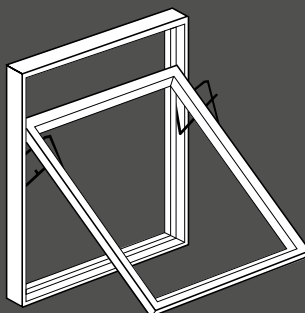

TOP
GUIDED

Top Guided windows are a simple, elegant and user-friendly design. Opening is controlled by tracks and slides. When opening the window the top of the sash slides downwards as the bottom of the sash opens outwards. Adjustable friction ironmongery allows an almost infinite choice of open positions.

TOP
SWING

In everyday operation the fully reversible window functions as a Top Guided window. However it is possible to turn the sash through 170 degrees to clean the glass from the inside.

SIDE
HUNG

Side Hung windows are controlled with tracks and slides. On windows over 424 mm wide and 530mm high, the handle controlled friction brake allows the window to be fixed in any open position.

SIDE
GUIDED

Side Guided windows are controlled by tracks and slides that allow the window to be fixed in any open position. However, when opened, the hinge side of the sash moves toward the middle to create an opening that allows the glass to be cleaned from the inside.