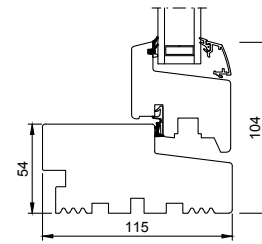

TECHNICAL INFORMATION

- Minimum/maximum sizes
- Durability tests
- Sectional details

MINIMUM/MAXIMUM SIZES

OPENING FUNCTION	MINIMUM WIDTH	MINIMUM HEIGHT	MAXIMUM WIDTH	MAXIMUM HEIGHT	MAXIMUM WIDTH + HEIGHT
 TOP GUIDED	353 mm	538 mm	1608 mm	1588 mm	2876 mm
 SIDE HUNG	388 mm	353 mm	948 mm	1788 mm	2676 mm
 SIDE GUIDED	408 mm	353 mm	1188 mm	1788 mm	2676 mm
 TOP SWING	353 mm	488 mm	1608 mm	1588 mm	2876 mm
 TILT AND TURN	538 mm	588 mm	1488 mm	1833 mm	3276 mm
 FIXED LIGHT	228 mm	258 mm	3800 mm	3800 mm	4776 mm

Download full set of drawings at www.rationel.co.uk

1 Vertical section head

2 Horizontal section jamb

3 Vertical section sill

BEST PERFORMANCE

1,32	-3,2	38	60
U-VALUE W/m ² K <small>EU-SIZE</small>	WER kWh/m ²	SOUND REDUCTION dB R _w	LIFE EXPECTANCY YEARS