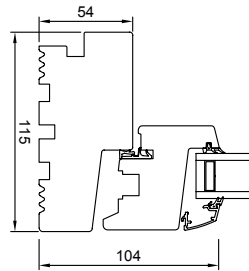

TECHNICAL INFORMATION

- Minimum/maximum sizes
- Durability tests
- Sectional details

MINIMUM/MAXIMUM SIZES

OPENING FUNCTION	MINIMUM WIDTH	MINIMUM HEIGHT	MAXIMUM WIDTH	MAXIMUM HEIGHT	MAXIMUM WIDTH + HEIGHT
 TOP GUIDED	353 mm	538 mm	1608 mm	1588 mm	2876 mm
 SIDE HUNG	388 mm	353 mm	948 mm	1788 mm	2676 mm
 SIDE GUIDED	408 mm	353 mm	1188 mm	1788 mm	2676 mm
 TOP SWING	353 mm	488 mm	1608 mm	1588 mm	2876 mm
 TILT AND TURN	538 mm	588 mm	1488 mm	1833 mm	3276 mm
 FIXED LIGHT	228 mm	258 mm	3800 mm	3800 mm	4776 mm

Download full set of drawings at www.rationel.co.uk

1 Vertical section head

2 Horizontal section jamb

3 Vertical section sill

BEST PERFORMANCE

1,32	-3,2	38	60
U-VALUE W/m ² K <small>EU-SIZE</small>	WER kWh/m ²	SOUND REDUCTION dB R _w	LIFE EXPECTANCY YEARS