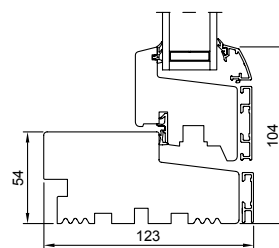

2 Horizontal section jamb