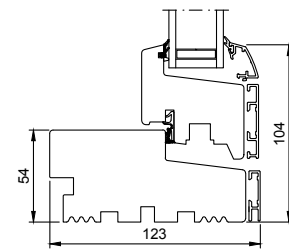

TECHNICAL INFORMATION

- Minimum/maximum sizes
- Durability tests
- Sectional details

MINIMUM/MAXIMUM SIZES

OPENING FUNCTION	MINIMUM WIDTH	MINIMUM HEIGHT	MAXIMUM WIDTH	MAXIMUM HEIGHT	MAXIMUM WIDTH + HEIGHT
 TOP GUIDED	353 mm	538 mm	1608 mm	1588 mm	2876 mm
 SIDE HUNG	388 mm	353 mm	948 mm	1788 mm	2676 mm
 SIDE GUIDED	408 mm	353 mm	1188 mm	1788 mm	2676 mm
 TOP SWING	353 mm	488 mm	1608 mm	1588 mm	2876 mm
 TILT AND TURN	538 mm	588 mm	1488 mm	1833 mm	3276 mm
 FIXED LIGHT	228 mm	258 mm	3800 mm	3800 mm	4776 mm

ALDUS

Download full set of drawings at www.rationel.co.uk

1 Vertical section head

2 Horizontal section jamb

3 Vertical section sill

BEST PERFORMANCE

0,91	+24,4	38	85
U-VALUE W/m ² K <small>EU-SIZE</small>	WER kWh/m ²	SOUND REDUCTION dB R _w	LIFE EXPECTANCY YEARS