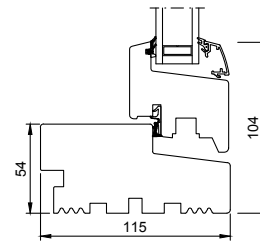

# MINIMUM/MAXIMUM SIZES

OPENING FUNCTION	MINIMUM WIDTH	MINIMUM HEIGHT	MAXIMUM WIDTH	MAXIMUM HEIGHT	MAXIMUM WIDTH + HEIGHT
 TOP GUIDED	353 mm	538 mm	1608 mm	1588 mm	2876 mm
 SIDE HUNG	388 mm	353 mm	948 mm	1788 mm	2676 mm
 SIDE GUIDED	408 mm	353 mm	1188 mm	1788 mm	2676 mm
 TOP SWING	353 mm	488 mm	1608 mm	1588 mm	2876 mm
 TILT AND TURN	538 mm	588 mm	1488 mm	1833 mm	3276 mm
 FIXED LIGHT	228 mm	258 mm	3800 mm	3800 mm	4776 mm

## DOMUS

Download full set of drawings at [www.rationel.co.uk](http://www.rationel.co.uk)

1 Vertical section head

2 Horizontal section jamb

3 Vertical section sill