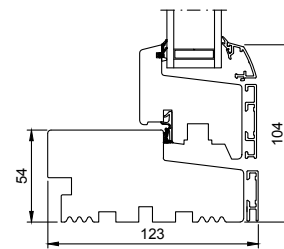

# MINIMUM/MAXIMUM SIZES

OPENING FUNCTION	MINIMUM WIDTH	MINIMUM HEIGHT	MAXIMUM WIDTH	MAXIMUM HEIGHT	MAXIMUM WIDTH + HEIGHT
 TOP GUIDED	353 mm	538 mm	1608 mm	1588 mm	2876 mm
 SIDE HUNG	388 mm	353 mm	948 mm	1788 mm	2676 mm
 SIDE GUIDED	408 mm	353 mm	1188 mm	1788 mm	2676 mm
 TOP SWING	353 mm	488 mm	1608 mm	1588 mm	2876 mm
 TILT AND TURN	538 mm	588 mm	1488 mm	1833 mm	3276 mm
 FIXED LIGHT	228 mm	258 mm	3800 mm	3800 mm	4776 mm

## ALDUS

Download full set of drawings at [www.rationel.co.uk](http://www.rationel.co.uk)

1 Vertical section head

2 Horizontal section jamb

3 Vertical section sill