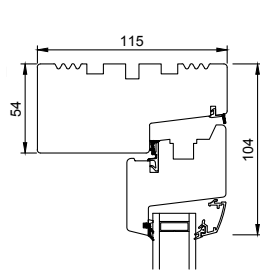

SECTIONAL DETAILS

DOMUS

Download full set of drawings at www.rationel.co.uk

1 Vertical section head