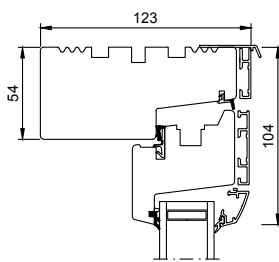

ALDUS

Download full set of drawings at www.rationel.co.uk

1 Vertical section head