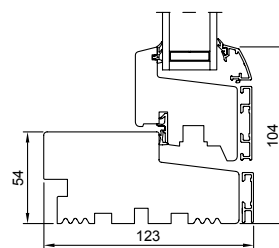

# MINIMUM/MAXIMUM SIZES

OPENING FUNCTION	MINIMUM WIDTH	MINIMUM HEIGHT	MAXIMUM WIDTH	MAXIMUM HEIGHT	MAXIMUM WIDTH + HEIGHT
 TOP GUIDED	353 mm	538 mm	1608 mm	1588 mm	2876 mm
 SIDE HUNG	388 mm	353 mm	948 mm	1788 mm	2676 mm
 SIDE GUIDED	408 mm	353 mm	1188 mm	1788 mm	2676 mm
 TOP SWING	353 mm	488 mm	1608 mm	1588 mm	2876 mm
 TILT AND TURN	538 mm	588 mm	1488 mm	1833 mm	3276 mm
 FIXED LIGHT	228 mm	258 mm	3800 mm	3800 mm	4776 mm

## DOMUS

Download full set of drawings at [www.rationel.co.uk](http://www.rationel.co.uk)

1 Vertical section head

2 Horizontal section jamb

3 Vertical section sill

## ALDUS

Download full set of drawings at [www.rationel.co.uk](http://www.rationel.co.uk)

1 Vertical section head

2 Horizontal section jamb

3 Vertical section sill